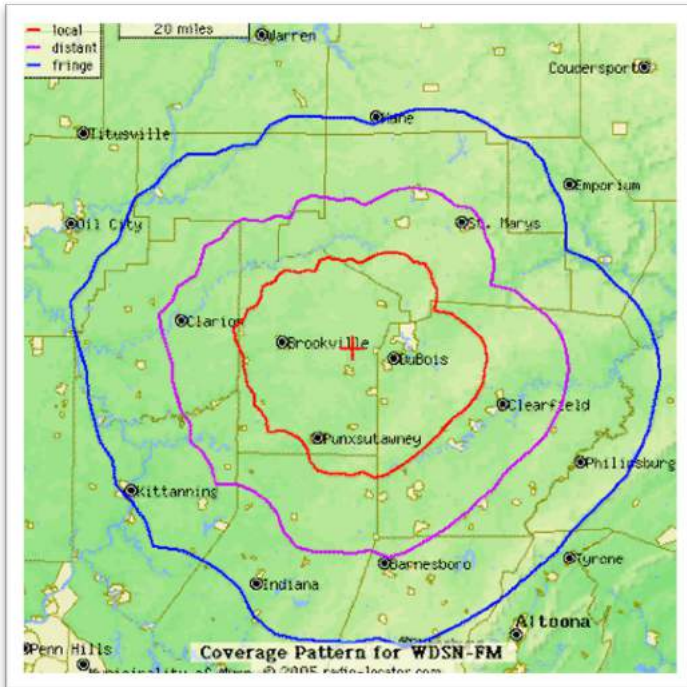

Radio + Digital = Our Customers' Success

Sunny 106 Overview

Station: Sunny 106

Frequency: FM 106.5

Rebroadcast: 98.7 in Brookville & 107.9 in DuBois

Format: Full-Service Adult Contemporary

Target Audience: Adults 35-64, Women 35-54

Market Area: Greater DuBois area in Northwest PA

Sunny 106 is a recipient of the NAB Crystal Award for outstanding community service. The station super serves area listeners and advertisers with the highest level of professionalism.

Sunny 106 isn't just a radio station... it's an integral part of the local community.

On air and online.

Sunny 106 Listeners

Our listeners are your future customers.

The average listeners:

- Are adults aged 35 - 64
- Have high disposable income
- Are active consumers